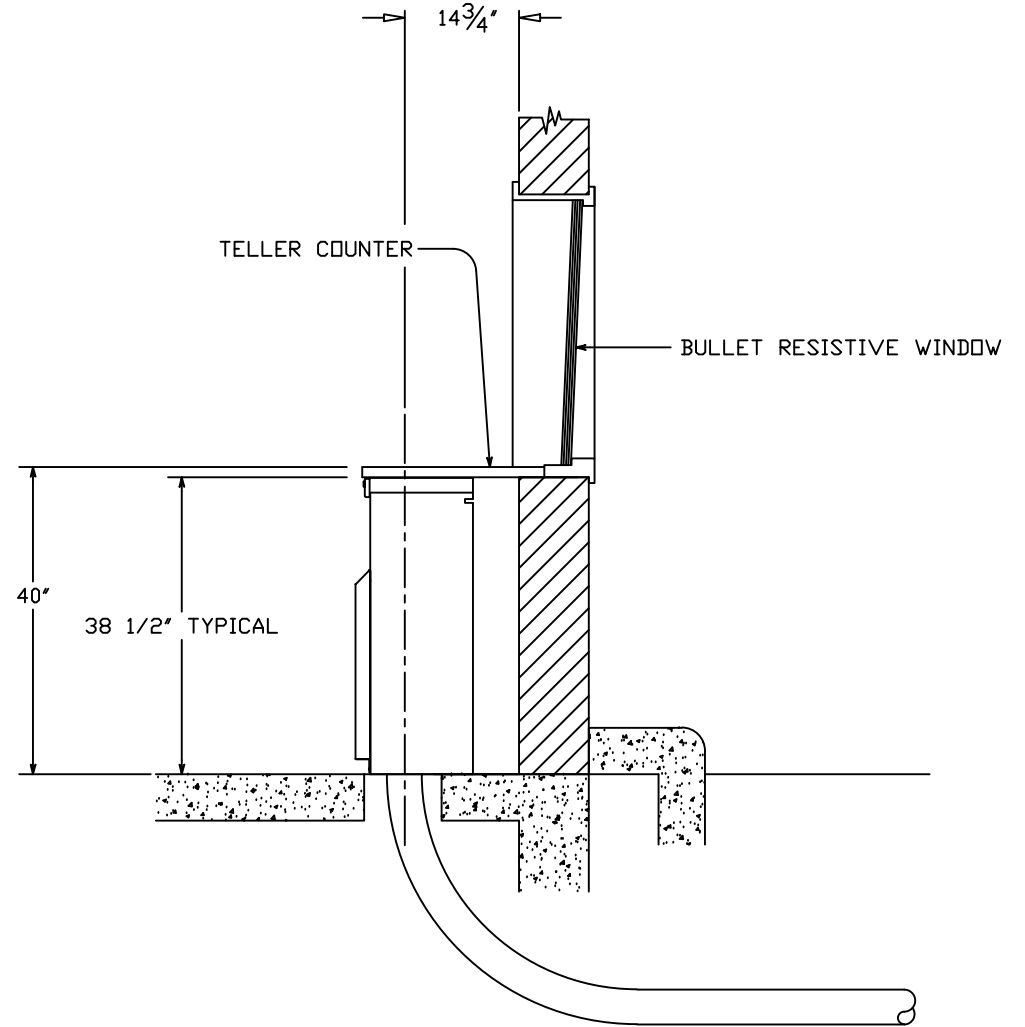

DUPLEX OUTLET  
120 VOLT 20 AMP  
FOR AUDIO

ONE DUPLEX OUTLET  
FOR EVERY TWO LANES  
120 VOLT 20 AMP.

TELLER COUNTER

BULLET RESISTIVE WINDOW

NOTE: THIS UNIT CAN BE FOR 4" DIA. OR 4-1/2" DIA. TUBE SYSTEM

REV.-1	DATE: -	-
REV.-2	DATE:	
REV.-3	DATE:	

<p>est. 1967</p> <p><b>HAMILTON</b></p> <p>CUSTOM MADE SECURITY</p>	<p>PROPRIETARY AND CONFIDENTIAL THESE DRAWINGS ARE THE PROPERTY OF HAMILTON SAFE CO. AND SHALL NOT BE REPRODUCED, COPIED, USED AS THE BASIS FOR MANUFACTURE OR SALE OF APPARATUS WITHOUT PERMISSION</p>	<p>DESCRIPTION</p> <p>COMPACT DOWNSEND TELLER UNIT #73 PART NUMBER 99-847 2-LANE SYSTEM</p>	
		<p>DRAWING/MODEL NUMBER</p> <p>99-856</p>	<p>DATE</p> <p>10/6/2021</p>